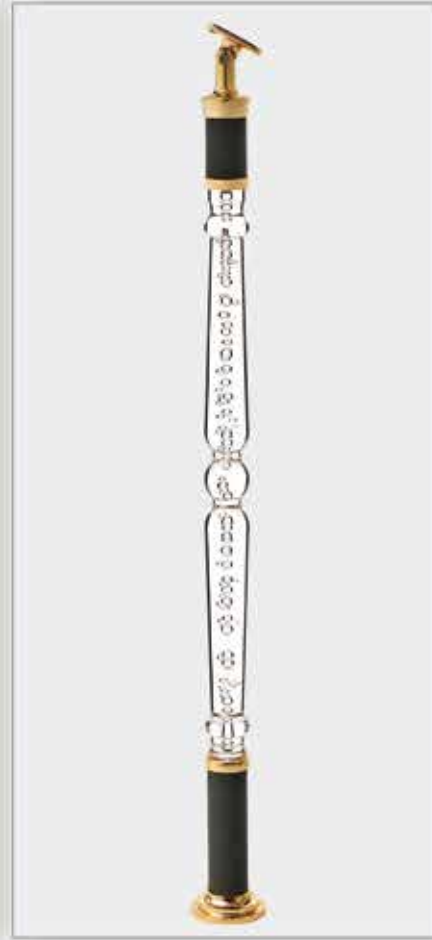

KREM BOYALI

BROWN

KAHVE BOYALI

BOYA KAPLAMALI DİKME ÖRNEKLERİ - BALUSTRADE COVERED DESIGN

DLD-1000

DLD-1001

DLD-1002

DLD-1003