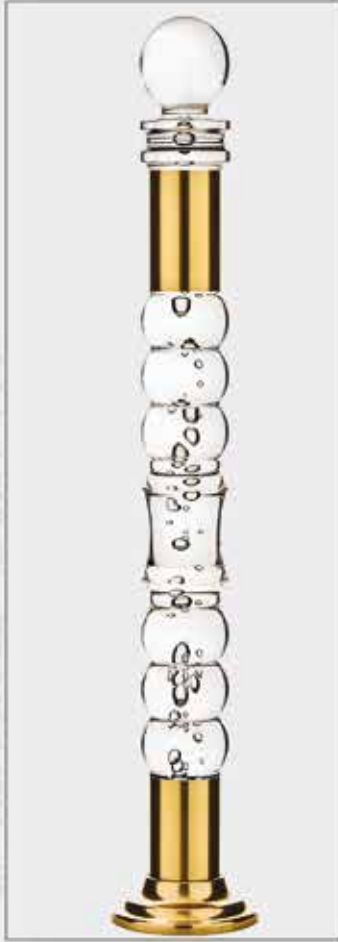

Ø 130 KRAL

2853

Ø 130 DEKORLU
Ø 130 DECORATED

2855

Ø 130 DUHOK

2857

Ø 130 YASEMEN

2858

Ø 130 MIMOZA

2859

ALÜMİNYUM AKSESUARLI BABALAR - NEWELS WITH ALUMINIUM ACCESSORIES

ALTERNATİF RENK VE BOYA DESEN SEÇENEKLERİ
COLORS AND COVERED DESIGN