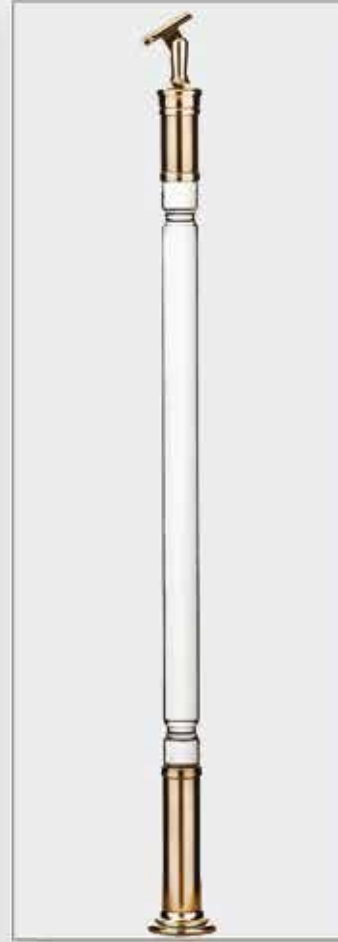

2502

Ø 40 ŞEFFAF
Ø 40 CLEAR