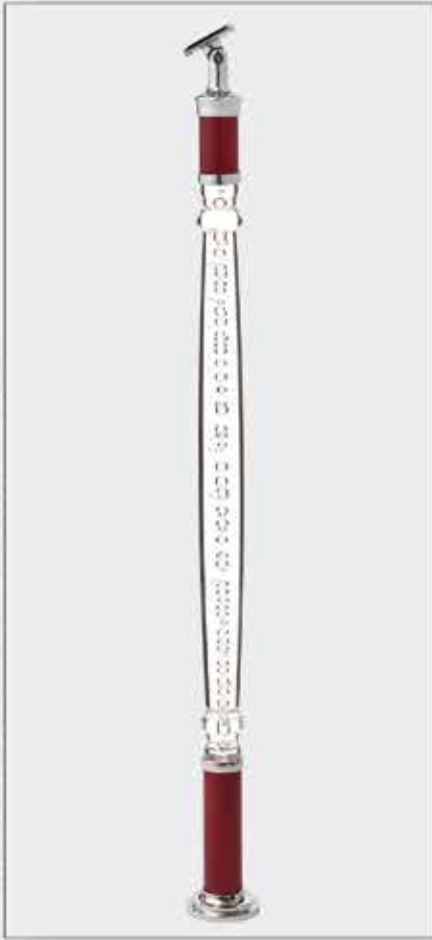

DLD-1000

BOYA KAPLAMALI DİKME ÖRNEKLERİ - BALUSTRADE COVERED DESIGN