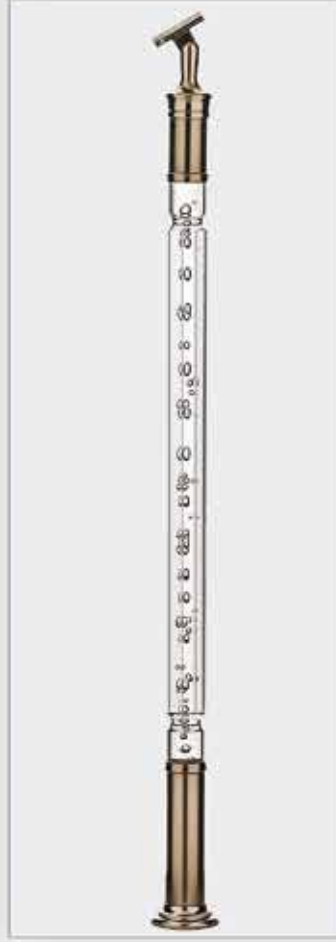

Ø40 KÖŞEĞEN
Ø40 OCTAGON

2528