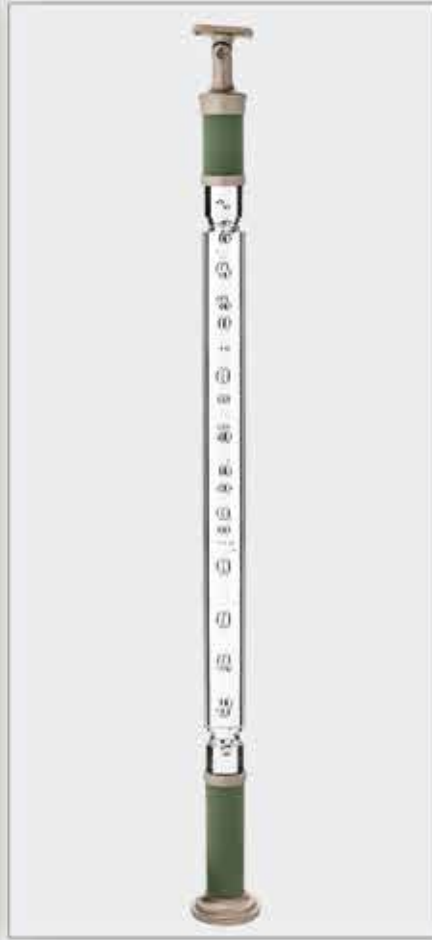

KREM BOYALI

BROWN

KAHVE BOYALI

BOYA KAPLAMALI DİKME ÖRNEKLERİ - BALUSTRADE COVERED DESIGN

DLD-1000

DLD-1001

DLD-1002

DLD-1003