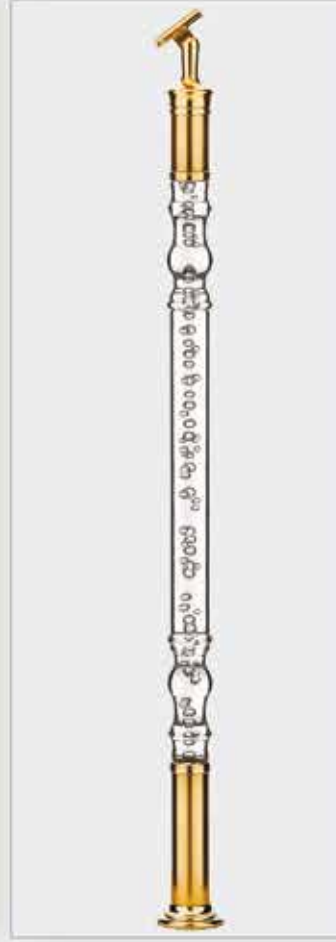

Ø40 TRİPOLİ

2529