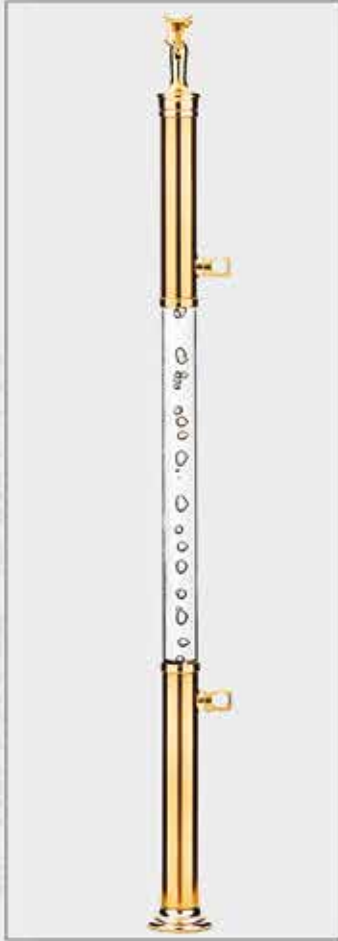

Ø40 2 EMNİYET ÇUBUKLU
Ø40 WITH TWO RAILS