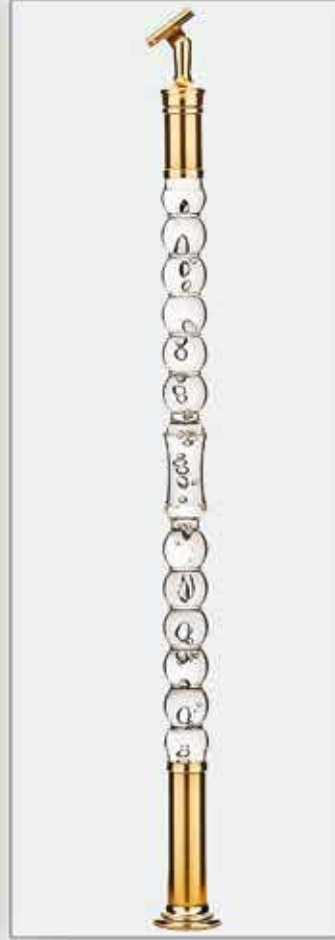

Ø40 BOMBELİ
Ø40 CONVEX

2532

Ø40 DEKORLU
Ø40 DECORATED

2533

Ø40 KRAL

2534

Ø40 KRAL 3 EMN.ÇUBUKLU
Ø40 KRAL WITH THREE RAILS

2535