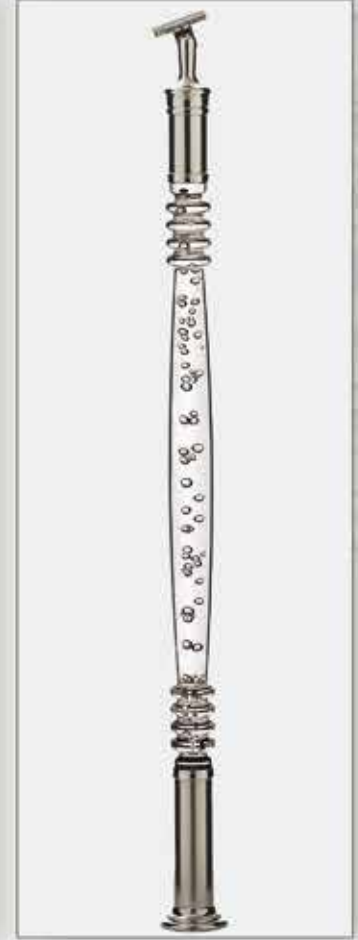

2532

2533

2534

2535

Ø40 DUHOK

2536

ALÜMİNYUM AKSESUARLI DİKMELER - BALUSTRADE WITH ALUMINIUM ACCESSORIES

ALTERNATİF RENK ve BOYA DESEN SEÇENEKLERİ
COLORS AND COVERED DESIGN