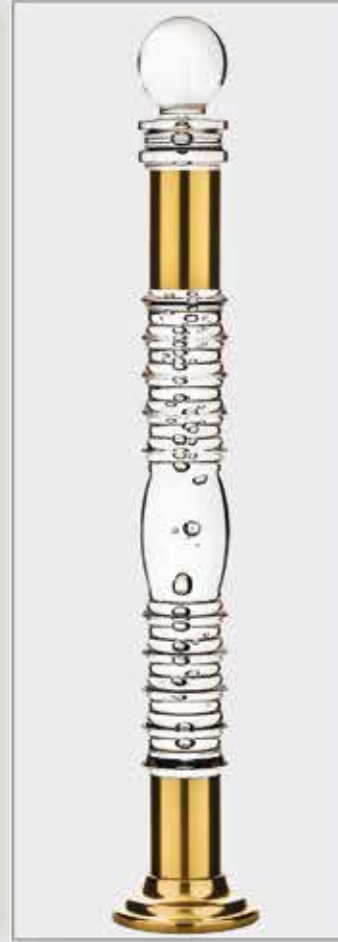

2857

Ø 130 YASEMEN