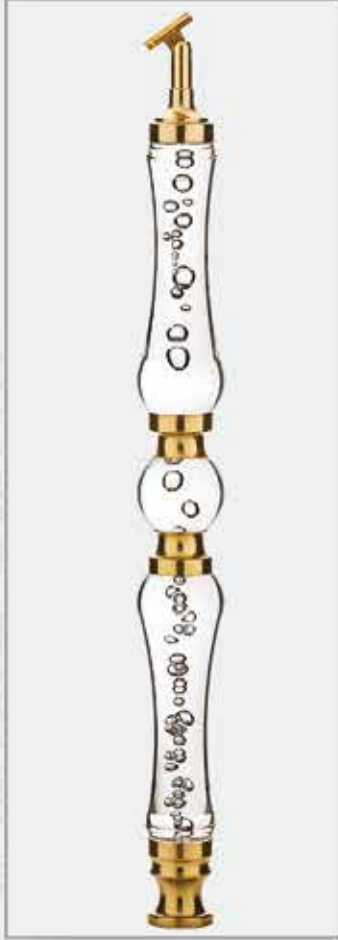

Ø40 DUHOK

2536

ALÜMİNYUM AKSESUARLI DİKMELER - BALUSTRADE WITH ALUMINIUM ACCESSORIES

ALTERNATİF RENK ve BOYA DESEN SEÇENEKLERİ
COLORS AND COVERED DESIGN

Ø100 ŞİŞE MODEL
Ø100 SHISHA MODEL

2537

Ø100 VAZO MODEL
Ø100 VASE MODEL