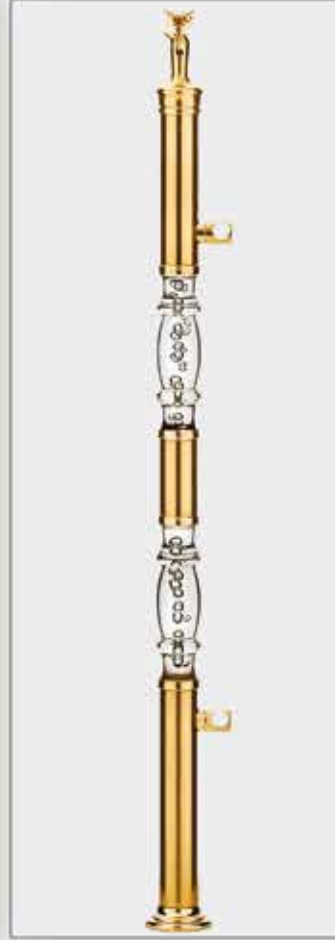

2517

Ø40 MOSUL 2 EMN.ÇUBUKLU
Ø40 MOSUL WITH TWO RAILS

2518

Ø40 MOSUL 3 EMN.ÇUBUKLU
Ø40 MOSUL WITH THREE RAILS

2519

Ø40 DUHOK 3 EMN.ÇUBUKLU
Ø40 DUHOK WITH THREE RAILS

2520

ALÜMİNYUM AKSESUARLI DİKMELER - BALUSTRADE WITH ALUMINIUM ACCESSORIES