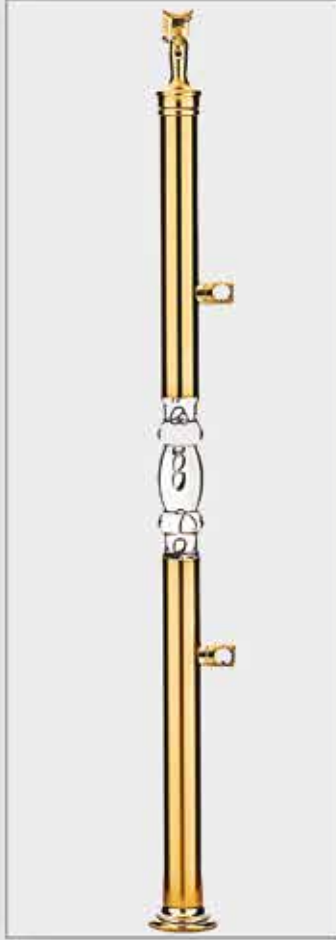

2517

Ø40 MOSUL 2 EMN.ÇUBUKLU
Ø40 MOSUL WITH TWO RAILS

2518

Ø40 MOSUL 3 EMN.ÇUBUKLU
Ø40 MOSUL WITH THREE RAILS

2519

Ø40 DUHOK 3 EMN.ÇUBUKLU
Ø40 DUHOK WITH THREE RAILS

2520

ALÜMİNYUM AKSESUARLI DİKMELER - BALUSTRADE WITH ALUMINIUM ACCESSORIES